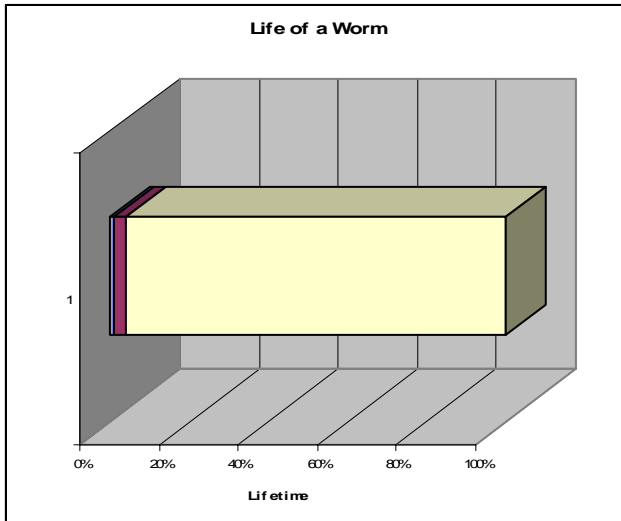

A worm's life....

It takes 21 days for eggs to hatch into baby worms. It will then take 3 more months, or 90 days for them to become mature and reproductive. A worm may then live to 7+ year old. So put into a line graph. If compare to a human life of 70 years old, this mean the from fertilization to birth in 5 months and become productive a little after 2 years old.

		70
21	0.79%	0.55
90	3.38%	2.36
2555	95.84%	67.09